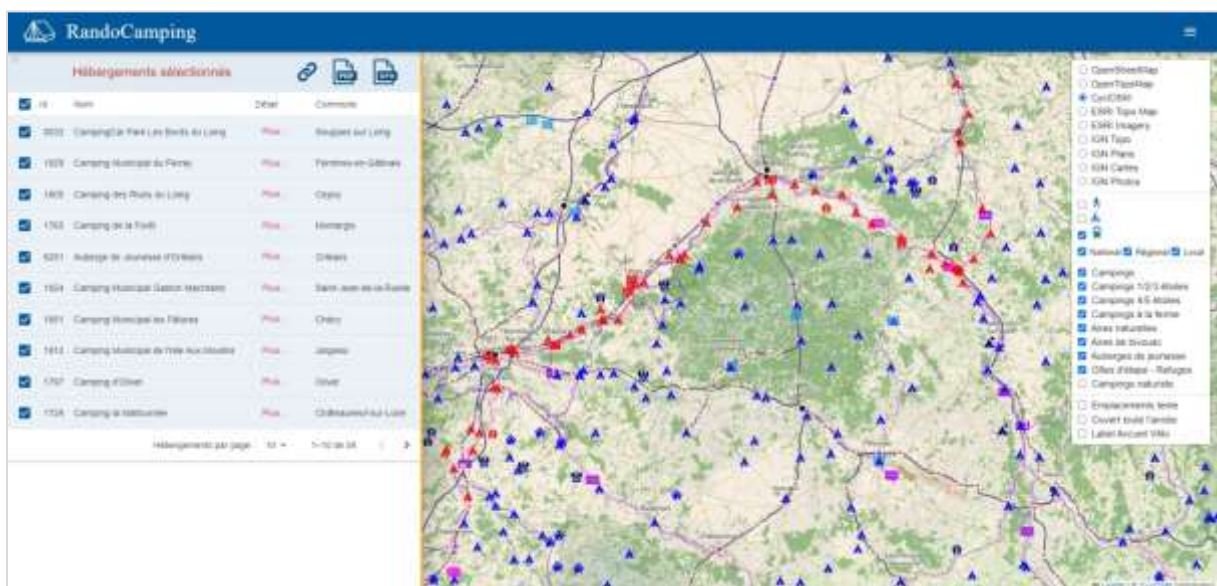

RandoCamping

By bike, by foot...
How to find accommodation, a train,
a route in France ?

<https://randocamping.touteslatitudes.fr>

The **RandoCamping** website brings together on a single map all the accommodation favoured by hikers. Not just campsites, but also refuges, « gites d'étape » and youth hostels. The data comes from the French national [DataTourisme](#) platform, which aggregates all the information from the Tourism Offices.

As well as finding accommodation close to a location or itinerary, the website provides all the train lines and passenger stations with information on how accessible the station is with an unmounted bike.

RandoCamping - Accommodation along the Scandiberique route in the Centre - Val-de-Loire region